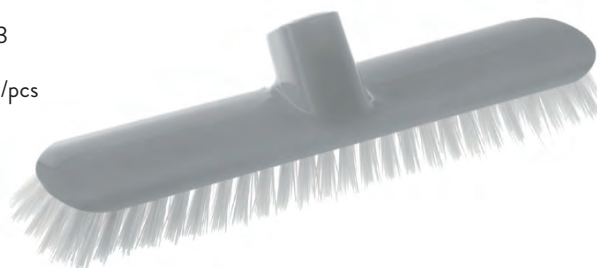

SCOPA ESTERNI
Outdoor Broom

art. 11602

 12 pz/pcs

FRETTAZZO
Scrubbing Brush

art. 10543

 24 pz/pcs

SCOPE IN PLASTICA RICICLATA AL 99%
BROOMS MADE WITH 99% RECYCLED PLASTIC

MANICO PLASTIFICATO*Plastic Coated Handle*