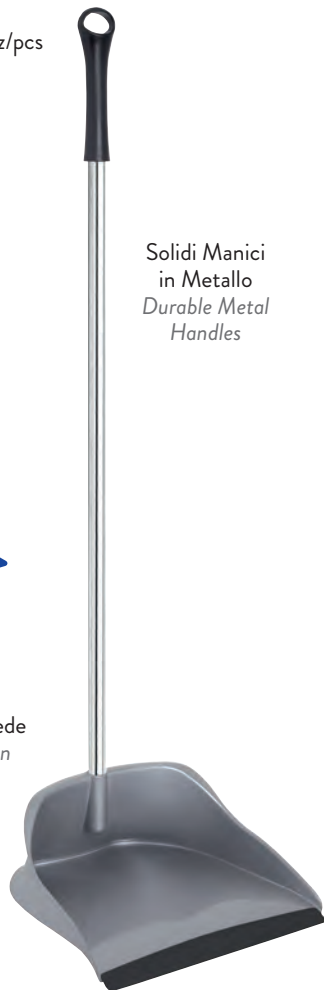

PALETTA DUCK PLUS

Duck Dustpan Plus

art. 11716

12 pz/pcs

Solidi Manici
in Metallo
*Durable Metal
Handles*