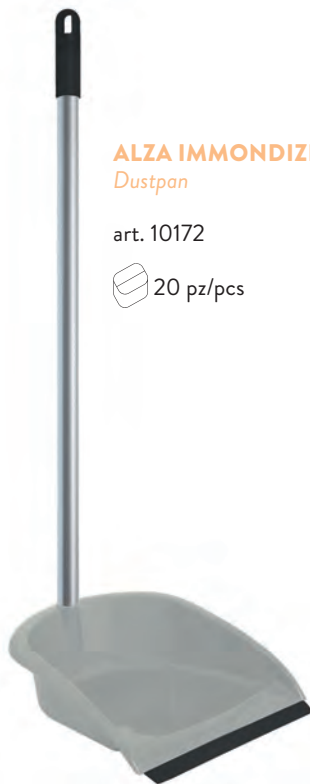

SCOPA ESTERNI
Outdoor Broom

art. 11602

 12 pz/pcs

FRETTAZZO
Scrubbing Brush

art. 10543

 24 pz/pcs

SCOPE IN PLASTICA RICICLATA AL 99%
BROOMS MADE WITH 99% RECYCLED PLASTIC

MANICO PLASTIFICATO*Plastic Coated Handle*

Ø 21 mm
art. 11527 cm 120

 24 pz/pcs

Filetto italiano
Italian thread

**ALZA IMMONDIZIA***Dustpan*

art. 10172

 20 pz/pcs

**MOP**

art. 10514

 24 pz/pcs

**SPAZZOLA BUCATO***Clothes Brush*

art. 51313

 24 pz/pcs

TOP LINE

SQUIZZO CLASSIC PLUS

art. 10520 cm 25
10082 cm 32

 6 pz/pcs